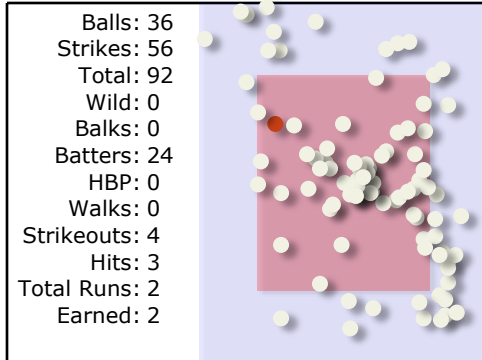

| Team: | | | | Runs: | Hits: | Details: | | | | Notes: | | | |
|--------------------|----------|-----|-----|----------------|-----------------------|-------------------------------------|-------------------------------|------------------------|-------------------------------|-----------------|-----|-----|-----|
| Golden Spikes 2012 | | | | 4 | 6 | Location: Weather: Condition: | | | | | | | |
| # | Player | Pos | Inn | 1 | 2 | 3 | 4 | 5 | 6 | 7 | 8 | 9 | |
| 25 | Filby | 6 | 1 | 1-3 ① | | 6-3 ③ | | | AB3 AB2 PB4 1B L 2 1 | | | | |
| 1 | Rose | 5 | 1 | F9 ② | | | PB3 PB3 BT AB3 G 2 1 | | T09-2-4 1B G 1 2 3 | | | | |
| 20 | Soran | 3 | 1 | 2B F 1 2 | | | AB4 2B AB5 F 1 4 2 3 | | F9 ① F | | | | |
| 22 | Weaver | 2 | 1 | 4-3 ③ | | | SAC ① 1-4 G | | FC8-4 ③ E6 G 2 4 1 3 | | | | |
| 12 | Cole | 1 | 1 | | P3 ① P 1 2 3 | | PO1-3AB6 ② C88 1B L | | FC L 1 | | | | |
| 4 | Ruffner | DH | 1 | | P6 ② P 1 2 3 | | 4-3 ③ G 1 2 | | | 4-3 ① G 1 | | | |
| 54 | Culligan | - | 7 | | | | | | | | | | |
| 48 | Ramos | 7 | 1 | | SB8 E1 G 2 1 | | | U3 ① G 2 1 | | ② Kd 1 2 | | | |
| 17 | Lawson | 9 | 1 | | P3 ③ P 2 3 1 4 | | | K ② 1 4 2 3 | | K ③ 2 3 1 | | | |
| 9 | Black | - | 7 | | | | | | | | | | |
| 17 | Lawson | 9 | 7 | | | | | | | | | | |
| 24 | Phillips | 4 | 1 | | | K ① 2 3 1 | | P3 ③ P 2 5 1 3 4 | | | | | |
| 15 | Bianchi | 8 | 1 | | | 1-3 ② G 1 3 2 4 x | | | AB1 SB1 AB2 G E1 | | | | |
| | | | | R/H | 0/1 | 0/0 | 0/0 | 2/3 | 0/0 | 2/2 | 0/0 | 0/0 | 0/0 |
| | | | | K/BB | 0/0 | 0/0 | 1/0 | 0/0 | 1/0 | 0/0 | 2/0 | 0/0 | 0/0 |

Breyton Borja - 5.00 innings

Chance LaChapelle - 1.00 innings

Josh Congress - 1.00 innings

Cole - 7.00 innings

Pitches with Game Notes