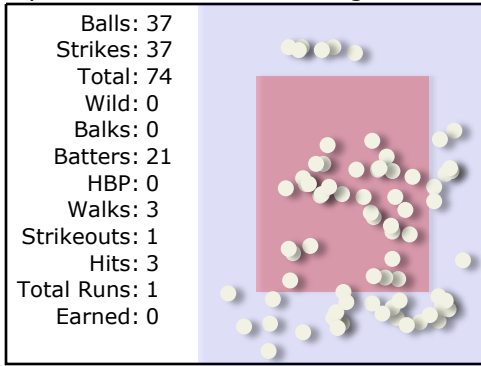

Kyle Selor - 1.00 innings

Dylan Arsenault - 5.00 innings