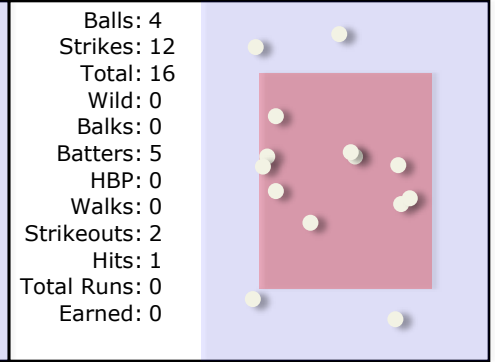

| Team: | | Runs: | Hits: | Details: | | Notes: | | | | | | | |
|----------------|---------------------|-------|-------|-------------------------------------|--|----------------------------------|-----------------------------------|--|------------------------------------|-----|-----|-----|-----|
| Clubhouse Reds | | 7 | 11 | Location: Weather: Condition: | | | | | | | | | |
| # | Player | Pos | Inn | 1 | 2 | 3 | 4 | 5 | 6 | 7 | 8 | 9 | |
| 6 | Larry Fonseca | 4 | 1 | AB3 AB2 BB AB4 1 2 3 | | ⓧ ^① | 1B | | L4 ^② L 1 2 1 3 | | | | |
| 3 | Nicky Nunez | 8 | 1 | AB4 AB3 1B L 3 4 1 2 | | E7 SB3 BB E7 1 2 3 4 | | L6 ^① | 3B L 1 | | | | |
| 11 | Richard Teijeiro | 6 | 1 | SB5 BB 3 1 2 4 | | AB5 OT3 1B AB5 1 | | AB5 AB4 1B AB5 L 1 3 2 | F9 ^③ F 1 | | | | |
| 22 | Richard Barraza | 2 | 1 | SF7 ^① F 1 2 | | K ^② 1 2 | | AB5 AB5 C3 1B AB6 F 1 2 | | | | | |
| 15 | Christian Hammerich | 3 | 1 | K ^② 2 3 1 | | SB6 1B L | | AB6 AB6 1B AB7 G 1 2 | | | | | |
| 21 | Kyle Selor | 5 | 1 | K ^③ 1 2 | | F7 ^③ F 1 2 | | TO7-6 1B L | | | | | |
| 5 | Dylan Arsenault | 1 | 1 | | | FO8 ^② HBP | SB9 AB8 E6 AB1 G 1 | AB8 1B L | | | | | |
| 4 | Justin Rodrigues | 7 | 1 | | 6-3 ^① G 2 4 1 3 x | | AB1 SB9 BB TO9-3-2 1 2 3 | 1B L 3 4 1 2 5 | | | | | |
| 23 | Suarez | 9 | 1 | | SB10 BB 4 5 1 2 3 | | U3 ^① G 1 2 4 | K ^③ 1 2 | | | | | |
| 9 | Andrew Wyman | DH | 1 | | 5-3 ^③ G 1 | | ⓧ ^② 2 4 1 3 5 | | ⓧ ^① x 1 2 3 | | | | |
| | | | | R/H | 1/1 | 0/0 | 2/2 | 1/1 | 3/6 | 0/1 | 0/0 | 0/0 | 0/0 |
| | | | | K/BB | 2/2 | 0/1 | 2/1 | 1/1 | 1/0 | 1/0 | 0/0 | 0/0 | 0/0 |

Dylan Arsenault - 5.00 innings

Kyle Selor - 1.00 innings

Richard Teijeiro - 1.00 innings

Breyton Borja - 3.00 innings

Cooper Renteria - 1.67 innings

Josh Congress - 1.33 innings

Pitches with Game Notes