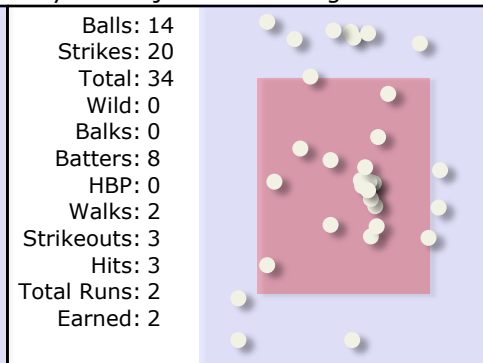

Team:		Runs:		Hits:		Details:		Notes:						
Outlaws Baseball		12		11		Location: Weather: Condition:								
#	Player	Pos	Inn	1	2	3	4	5	5	6	7	8	9	
5	Cooper Renteria	4	1	L3 ①		P5 ①		AB2_SB2		F4 ②				
"	"	8	5	L 2 3 1 4		P 1 3 2 4	BB 2 1 3 4	AB4_L 1B		F 1				
27	Chris Clegg	9	1	4-3 ②		AB3_WP3		P6 ②						
"	"	4	5	G 1 2		AB3_G 1B 2 4 1 3 5	P 1	AB4_OT2						
3	Josh Congress	3	1					F8 ③						
"	"	1	3	AB4 BB 3 5 1 2 4		TO9-1-6 1B 1 2 3 4	F 1	AB5_AB4 C9 BB 3 AB6 1 2 4						
33	Jack Heringer	5	1											
"	"	3	6	HBP 2 1		SB5 1B G 1		3B SB5_F 1 2 3		AB6_AB5 AB7_HBP				
77	Osayi O	6	1	F9 ③										
"	"	7	6	F 1 2		X 4 5 1 2 3		PB6_SB6 AB7_BB 3 4 1 2 5		AB7_AB6 BB 1 2 3 4				
23	Breyton Borja	8	1			5-3 ①								
"	"	3	3					X ①						
"	"	1	6					AB7_AB7 HBP 1 2 3 AB8 1 2 3		AB7 G 1				
99	Chris P	2	1			1-3 ②								
"	"	6	6					AB9_SB8 1B AB10_G 3 4 1 2		AB8_SB8 1B TO2_G 2 3 1		BB 1 2 3		
57	Jeremy Jones	7	1											
"	"	2	5			AB9 1B L 1 2		AB10_AB9 BB 1 2 3 AB1 1 2 3		AB10_E2 FC AB10_G 1		K 1 3 2 4		
18	Chance LaChapelle	1	1											
"	"	8	3					AB1_AB10 E5 G 1		AB10_AB10 BB 1 2 3 AB1 1 2 3				
"	"	9	5			HBP 1 2								
77	Elias	DH	1			1-3 ③								
"	"	7	5					AB1 BB 2 5 1 3 4		AB1_OT10 1B TO1-4-5-1-2				
"	"	5	6											
				R/H	0/0	0/1	1/3	2/1	9/5		0/1	0/0	0/0	0/0
				K/BB	0/1	0/0	1/0	1/3	1/5		0/0	0/0	0/0	0/0

Green - 3.33 innings

Brown K - 0.67 innings

B - 0.67 innings

L - 1.33 innings

Chance LaChapelle - 2.00 innings

Josh Congress - 3.00 innings

Breyton Borja - 1.00 innings