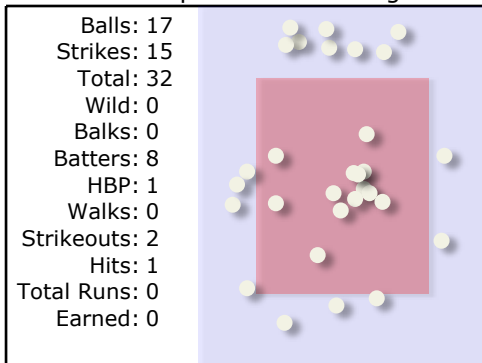

Team:		Runs:		Hits:		Details:		Notes:						
Outlaws Baseball		12		11		Location: Weather: Condition:								
#	Player	Pos	Inn	1	2	3	4	5	5	6	7	8	9	
5	Cooper Renteria	4	1	L3 ①		P5 ①		AB2_SB2		F4 ②				
"	"	8	5	L 2 3 1 4		P 1 3 2 4	BB 2 1 3 4	AB4_L 1B		F 1				
27	Chris Clegg	9	1	4-3 ②		AB3_WP3		P6 ②						
"	"	4	5	G 1 2		AB3_G 1B 2 4 1 3 5	P 1	AB4_OT2						
3	Josh Congress	3	1					F8 ③						
"	"	1	3	AB4 BB 3 5 1 2 4		TO9-1-6 1B 1 2 3 4	F 1	AB5_AB4 C9 BB 3 AB6 1 2 4						
33	Jack Heringer	5	1											
"	"	3	6	HBP 2 1		SB5 1B G 1		3B SB5_F 1 2 3		AB6_AB5 AB7_HBP				
77	Osayi O	6	1	F9 ③										
"	"	7	6	F 1 2		X 4 5 1 2 3		PB6_SB6 AB7_BB 3 4 1 2 5		AB7_AB6 BB 1 2 3 4				
23	Breyton Borja	8	1			5-3 ①								
"	"	3	3					X ①						
"	"	1	6					AB7_AB7 HBP 1 2 3 AB8 1 2 3		AB7 G 1				
99	Chris P	2	1			1-3 ②								
"	"	6	6					AB9_SB8 1B AB10_G 3 4 1 2		AB8_SB8 1B TO2_G 2 3 1		BB 1 2 3		
57	Jeremy Jones	7	1											
"	"	2	5			AB9 1B L 1 2		AB10_AB9 BB 1 2 3 AB1 1 2 3		AB10_E2 FC AB10_G 1		K 1 3 2 4		
18	Chance LaChapelle	1	1											
"	"	8	3					AB1_AB10 E5 G 1		AB10_AB10 BB 1 2 3 AB1 1 2 3				
"	"	9	5			HBP 1 2								
77	Elias	DH	1			1-3 ③								
"	"	7	5					AB1 BB 2 5 1 3 4		AB1_OT10 1B TO1-4-5-1-2				
"	"	5	6											
				R/H	0/0	0/1	1/3	2/1	9/5		0/1	0/0	0/0	0/0
				K/BB	0/1	0/0	1/0	1/3	1/5		0/0	0/0	0/0	0/0

Green - 3.33 innings

Brown K - 0.67 innings

B - 0.67 innings

L - 1.33 innings

Chance LaChapelle - 2.00 innings

Josh Congress - 3.00 innings

Breyton Borja - 1.00 innings