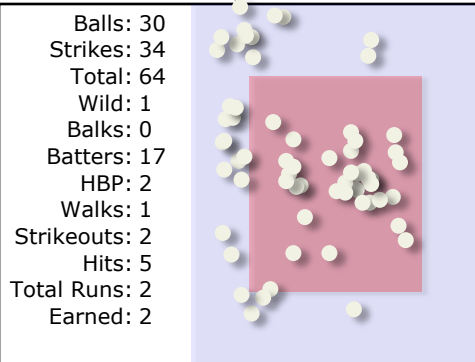

Team:		Runs:		Hits:		Details:		Notes:						
Outlaws Baseball		12		11		Location: Weather: Condition:								
#	Player	Pos	Inn	1	2	3	4	5	5	6	7	8	9	
5	Cooper Renteria	4	1	L3 ①		P5 ①		AB2_SB2		F4 ②				
"	"	8	5	L 2 3 1 4		P 1 3 2 4	BB 2 1 3 4	AB4_L 1B		F 1				
27	Chris Clegg	9	1	4-3 ②		AB3_WP3		P6 ②						
"	"	4	5	G 1 2		AB3_G 1B 2 4 1 3 5	P 1	AB4_OT2						
3	Josh Congress	3	1					F8 ③						
"	"	1	3	AB4 BB 3 5 1 2 4		TO9-1-6 1B 1 2 3 4	F 1	AB5_AB4 C9 BB 3 AB6 1 2 4						
33	Jack Heringer	5	1											
"	"	3	6	HBP 2 1		SB5 1B G 1		3B SB5_F 1 2 3		AB6_AB5 AB7_HBP				
77	Osayi O	6	1	F9 ③										
"	"	7	6	F 1 2		X 4 5 1 2 3		PB6_SB6 AB7_BB 3 4 1 2 5		AB7_AB6 BB 1 2 3 4				
23	Breyton Borja	8	1			5-3 ①								
"	"	3	3					X ①						
"	"	1	6					AB7_AB7 HBP 1 2 3 AB8 1 2 3		AB7 G 1				
99	Chris P	2	1			1-3 ②								
"	"	6	6					AB9_SB8 1B AB10_G 3 4 1 2		AB8_SB8 1B TO2_G 2 3 1		BB 1 2 3		
57	Jeremy Jones	7	1											
"	"	2	5			AB9 1B L 1 2		AB10_AB9 BB 1 2 3 AB1 1 2 3		AB10_E2 FC AB10_G 1		K 1 3 2 4		
18	Chance LaChapelle	1	1											
"	"	8	3					AB1_AB10 E5 G 1		AB10_AB10 BB 1 2 3 AB1 1 2 3				
"	"	9	5			HBP 1 2								
77	Elias	DH	1			1-3 ③								
"	"	7	5					AB1 BB 2 5 1 3 4		AB1_OT10 1B TO1-4-5-1-2				
"	"	5	6											
				R/H	0/0	0/1	1/3	2/1	9/5		0/1	0/0	0/0	0/0
				K/BB	0/1	0/0	1/0	1/3	1/5		0/0	0/0	0/0	0/0

Green - 3.33 innings

Brown K - 0.67 innings

B - 0.67 innings

L - 1.33 innings

Chance LaChapelle - 2.00 innings

Josh Congress - 3.00 innings

Breyton Borja - 1.00 innings