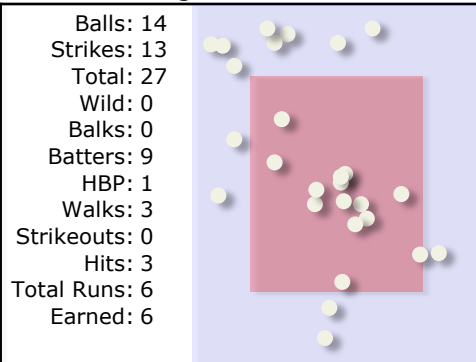

Team:		Runs:		Hits:		Details:		Notes:					
Best Speed 14u		4		4		Location: Weather: Condition:							
#	Player	Pos	Inn	1	2	3	4	5	6	7	8	9	
8	F	8	1	1-3 ① G 3 1 2		E4 WP2 E1 E4 G 1 2							
	Green G	7	1	U3 ② G 1 2									
	Green	1	1										
"	"	3	5	2B F 1 2 3									
33	D	5	1	4-3 ③ G 1 2 3 4									
14	C	6	1										
10	E	2	1										
19	B	3	1										
"	"	1	5										
	Brown K	8	5										
9	A	4	1										
	K	-	5										
19	B	-	6										
1	H	DH	1										
	K	-	6										
	Fear I	9	1										
55	L	1	5										
				R/H	0/1	0/0	1/0	0/0	1/0	2/3	0/0	0/0	0/0
				K/BB	0/0	2/0	3/0	2/1	2/2	3/2	0/0	0/0	0/0

Green - 3.33 innings

Brown K - 0.67 innings

B - 0.67 innings

L - 1.33 innings

Chance LaChapelle - 2.00 innings

Josh Congress - 3.00 innings

Breyton Borja - 1.00 innings