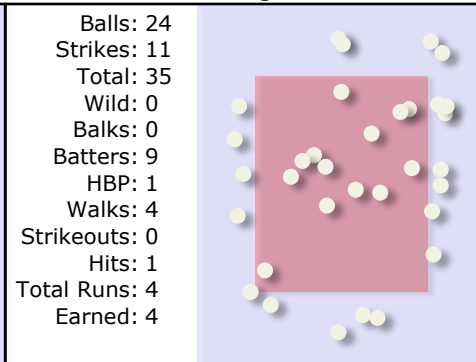

Team:		Runs:		Hits:		Details:		Notes:						
Outlaws Baseball		12		11		Location: Weather: Condition:								
#	Player	Pos	Inn	1	2	3	4	5	5	6	7	8	9	
5	Cooper Renteria	4	1	L3 ①		P5 ①		AB2_SB2		F4 ②				
"	"	8	5	L 2 3 1 4		P 1 3 2 4	BB 2 1 3 4	AB4_L 1B		F 1				
27	Chris Clegg	9	1	4-3 ②		AB3_WP3		P6 ②						
"	"	4	5	G 1 2		AB3_G 1B 2 4 1 3 5	P 1	AB4_OT2						
3	Josh Congress	3	1					F8 ③						
"	"	1	3	AB4 BB 3 5 1 2 4		TO9-1-6 1B 1 2 3 4	F 1	AB5_AB4 C9 BB 3 AB6 1 2 4						
33	Jack Heringer	5	1											
"	"	3	6	HBP 2 1		SB5 1B G 1		3B SB5_F 1 2 3		AB6_AB5 AB7_HBP				
77	Osayi O	6	1	F9 ③										
"	"	7	6	F 1 2		X 4 5 1 2 3		PB6_SB6 AB7_BB 3 4 1 2 5		AB7_AB6 BB 1 2 3 4				
23	Breyton Borja	8	1			5-3 ①								
"	"	3	3					X ①						
"	"	1	6					AB7_AB7 HBP 1 2 3 AB8 1 2 3		AB7 G 1				
99	Chris P	2	1			1-3 ②								
"	"	6	6					AB9_SB8 1B AB10_G 3 4 1 2		AB8_SB8 1B TO2_G 2 3 1		BB 1 2 3		
57	Jeremy Jones	7	1											
"	"	2	5			AB9 1B L 1 2		AB10_AB9 BB 1 2 3 AB1 1 2 3		AB10_E2 FC AB10_G 1		K 1 3 2 4		
18	Chance LaChapelle	1	1											
"	"	8	3					AB1_AB10 E5 G 1		AB10_AB10 BB 1 2 3 AB1 1 2 3				
"	"	9	5			HBP 1 2								
77	Elias	DH	1			1-3 ③								
"	"	7	5					AB1 BB 2 5 1 3 4		AB1_OT10 1B TO1-4-5-1-2				
"	"	5	6											
				R/H	0/0	0/1	1/3	2/1	9/5		0/1	0/0	0/0	0/0
				K/BB	0/1	0/0	1/0	1/3	1/5		0/0	0/0	0/0	0/0

Green - 3.33 innings

Brown K - 0.67 innings

B - 0.67 innings

L - 1.33 innings

Chance LaChapelle - 2.00 innings

Josh Congress - 3.00 innings

Breyton Borja - 1.00 innings