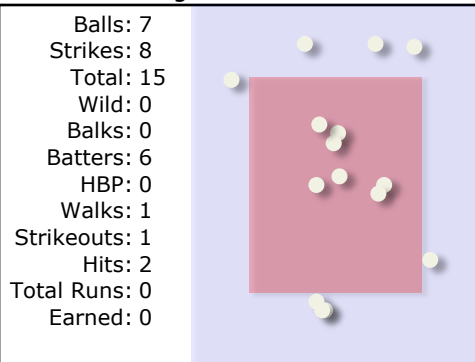

Green - 3.33 innings

Brown K - 0.67 innings

B - 0.67 innings

L - 1.33 innings

Chance LaChapelle - 2.00 innings

Josh Congress - 3.00 innings

Breyton Borja - 1.00 innings