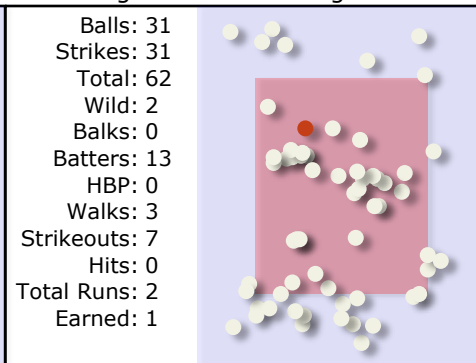

Team:		Runs:		Hits:		Details:		Notes:						
Outlaws Baseball		12		11		Location: Weather: Condition:								
#	Player	Pos	Inn	1	2	3	4	5	5	6	7	8	9	
5	Cooper Renteria	4	1	L3 ①		P5 ①		AB2_SB2		F4 ②				
"	"	8	5	L 2 3 1 4		P 1 3 2 4	BB 2 1 3 4	AB4_L 1B		F 1				
27	Chris Clegg	9	1	4-3 ②		AB3_WP3		P6 ②						
"	"	4	5	G 1 2		AB3_G 1B 2 4 1 3 5	P 1	AB4_OT2						
3	Josh Congress	3	1					F8 ③						
"	"	1	3	AB4 BB 3 5 1 2 4		TO9-1-6 1B 1 2 3 4	F 1	AB5_AB4 C9 BB 3 AB6 1 2 4						
33	Jack Heringer	5	1											
"	"	3	6	HBP 2 1		SB5 1B G 1		3B SB5_F 1 2 3		AB6_AB5 AB7_HBP				
77	Osayi O	6	1	F9 ③										
"	"	7	6	F 1 2		X 4 5 1 2 3		PB6_SB6 AB7_BB 3 4 1 2 5		AB7_AB6 BB 1 2 3 4				
23	Breyton Borja	8	1			5-3 ①								
"	"	3	3					X ①						
"	"	1	6					AB7_AB7 HBP 1 2 3 AB8 1 2 3		AB7 G 1				
99	Chris P	2	1			1-3 ②								
"	"	6	6					AB9_SB8 1B AB10_G 3 4 1 2		AB8_SB8 1B TO2_G 2 3 1		BB 1 2 3		
57	Jeremy Jones	7	1											
"	"	2	5			AB9 1B L 1 2		AB10_AB9 BB 1 2 3 AB1 1 2 3		AB10_E2 FC AB10_G 1		K 1 3 2 4		
18	Chance LaChapelle	1	1											
"	"	8	3					AB1_AB10 E5 G 1		AB10_AB10 BB 1 2 3 AB1 1 2 3				
"	"	9	5			HBP 1 2								
77	Elias	DH	1			1-3 ③								
"	"	7	5					AB1 BB 2 5 1 3 4		AB1_OT10 1B TO1-4-5-1-2				
"	"	5	6											
				R/H	0/0	0/1	1/3	2/1	9/5		0/1	0/0	0/0	0/0
				K/BB	0/1	0/0	1/0	1/3	1/5		0/0	0/0	0/0	0/0

Green - 3.33 innings

Brown K - 0.67 innings

B - 0.67 innings

L - 1.33 innings

Chance LaChapelle - 2.00 innings

Josh Congress - 3.00 innings

Breyton Borja - 1.00 innings