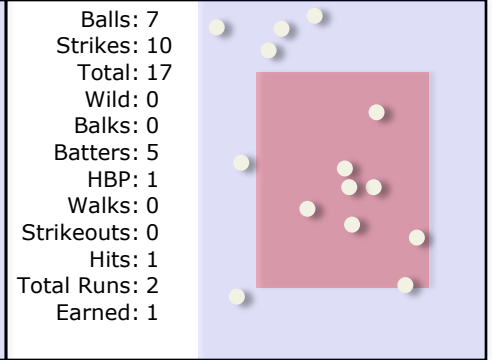

Team: Outlaws Baseball				Runs: 6	Hits: 8	Details: Location: Weather: Condition:			Notes:				
#	Player	Pos	Inn	1	2	3	4	5	6	7	8	9	
5	Cooper Renteria	6	1	P3 ①		F6 ②		AB3 AB3 BB AB3		SB3 E1 BT E2 G			
"	"	1	6										
14	Greysen Pulsipher	1	1	F03 SB3 BB 3 5 1 2 4		P4 ③		F7 ②		PB3 SB3 HBP 1 2 AB3 xx 3 4			
"	"	6	6										
22	Trevor Zscheile	4	1	L7 ②			P6 ①	2B F 1		SF8 ①			
"	"												
33	Jack Heringer	5	1		F7 ①		AB6 SB5 1B AB6 F 3 4 x 1 2	F8 ③		F8 ②			
"	"												
15	Bailey Bingham	8	1	T08-6B L 1			P5 ②		AB8 AB6 1B AB8 G	1-3 ③			
"	"												
18	Chance LaChapelle	7	1		1-3 ③		1B L 2 1		SAC ① 1-3				
"	"												
3	Josh Congress	3	1			1-3 ①	P3 ③		T04-5B8 C2 BB 1 2 3				
"	"												
27	Chris Clegg	9	1					U3 ①					
57	Jeremy Jones	9	6			AB9 BB 1 2 3 4			G 2 3 1	1B G 1			
"	"												
10	Jordan Linford	2	1					AB3 AB1 C2 1B AB3 G 3 4 x 1 2 6		IFR ②			
"	"												
				R/H	0/0	0/1	0/0	1/2	2/2	1/2	2/1	0/0	0/0
				K/BB	0/1	0/0	0/2	0/0	0/1	0/1	0/0	0/0	0/0

Team:		Runs:		Hits:		Details:		Notes:					
Albany Gators		1		4		Location: Weather: Condition:							
#	Player	Pos	Inn	1	2	3	4	5	6	7	8	9	
67	Warren	-	1	L4 ① L 1 3 2		CS2 ② 1B G 2 1			P6 ① P 1 2 3				
5	Mcdonald	-	1	AB3 AB3 BB E4 1 2 3		4-3 ③ G 1 2			F03 ② 1B G 1 2 3				
1	Layton	1	1	T05 SB4 ② 1B L 1			AB5 SB5 E6		DP6-4-3 ③ G				
25	Mason	-	1	FC G 1			P4 ① P 1			F8 ① F			
12	Bass	-	1	4-3 ③ G			4-3 ② G 1 2			P5 ② P 1 4 2 3 5			
"	"	1	3										
11	Knowles	-	1		FC6-4 ① BB 1 3 2 4 5		4-3 ③ G 2 1			1B G 1 2			
21	James	-	1		PB9 FC G			AB9 BB 2 5 1 3 4		1-3 ③ G 2 1			
"	"	1	7										
14	Gangel	-	1		P4 ② P			K ① 2 3 1					
9	Camps	-	1		K ③ 1 3 2			4-3 ② G 1 2					
4	Treseler	-	1										
34	Brown	-	5			PO1-3 ① BB 1 2 3		5-3 ③ G 1 4 2 3 5					
4	Treseler	-	6										
				R/H	1/1	0/0	0/1	0/0	0/0	0/1	0/1	0/0	0/0
				K/BB	0/1	1/1	0/1	0/0	1/1	0/0	0/0	0/0	0/0

Layton - 2.33 innings

Bass - 3.67 innings

James - 1.00 innings

Greysen Pulsipher - 5.00 innings

Cooper Renteria - 2.00 innings