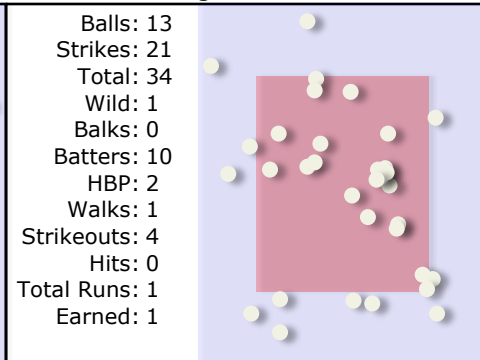

10 - 2.00 innings