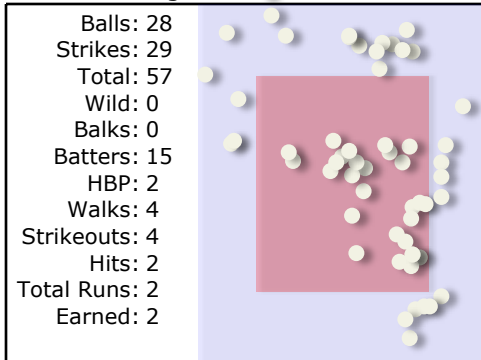

- 3.00 innings