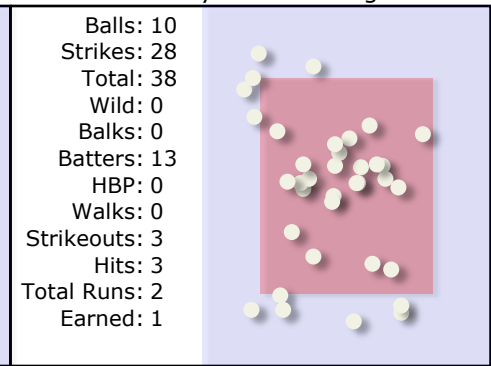

Shane Kaminsky - 3.00 innings