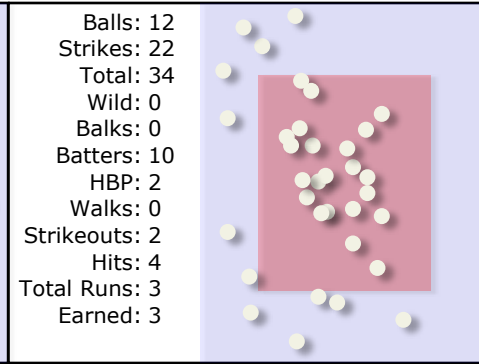

Team:		Runs:		Hits:		Details:		Notes:				
Sheldon JV		12		15		Location: Weather: Condition:						
#	Player	Pos	Inn	1	2	3	4	5	6	7	8	9
1	Jorge Montoya	4	1									
24	Garcia	5	1									
13	Koby Butler	-	4									
"	"	5	6									
7	Esteavan Guzman	-	7									
5	Zack Jiles	DH	1									
8	Ryan Lemp	7	1									
9	Zach Jedlowski	8	1									
4	Chance Lachapelle	1	1									
2	Gabe Kincaid-Marquez	1	4									
20	Shane Kaminsky	1	5									
3	Dixon	3	1									
23	Gabe Horn	2	1									
10	Dylan Larkey	9	1									
R/H				0/0	0/1	5/5	3/3	3/4	0/0	1/2	0/0	0/0
K/BB				1/2	2/1	1/1	1/0	1/1	2/0	1/0	0/0	0/0

Chance Lachapelle - 3.00 innings

Gabe Kincaid-Marquez - 1.00 innings

Shane Kaminsky - 3.00 innings

Trevor Beards - 2.33 innings

Nick Iwasa - 1.67 innings

John Louis Chiappe - 1.00 innings

Andrew Child - 2.00 innings