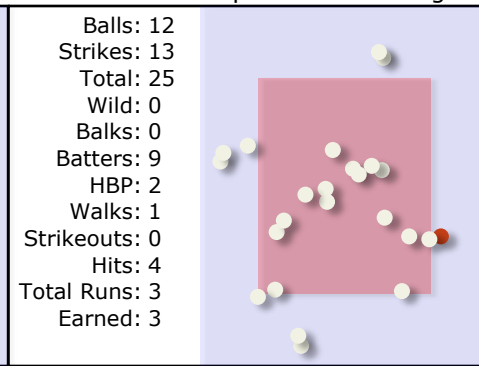

Gabe Kincaid-Marquez - 1.00 innings