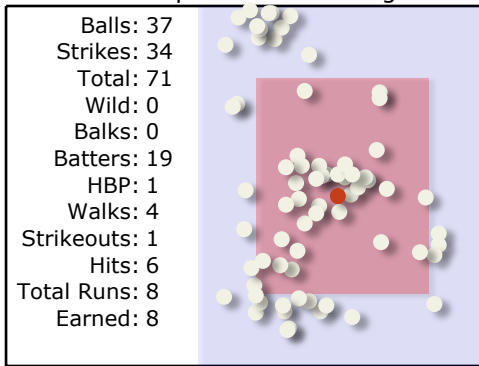

Chance Lachapelle - 3.00 innings