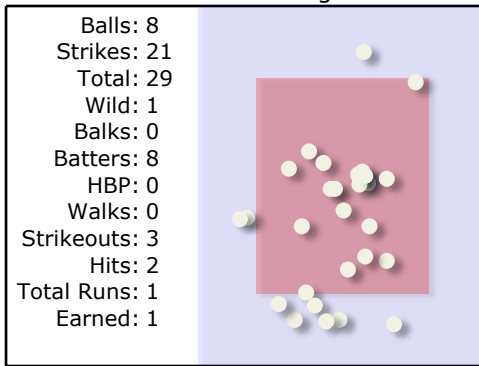

Team:		Runs:		Hits:		Details:		Notes:				
Sheldon JV		12		15		Location: Weather: Condition:						
#	Player	Pos	Inn	1	2	3	4	5	6	7	8	9
1	Jorge Montoya	4	1									
24	Garcia	5	1									
13	Koby Butler	-	4									
"	"	5	6									
7	Esteavan Guzman	-	7									
5	Zack Jiles	DH	1									
8	Ryan Lemp	7	1									
9	Zach Jedlowski	8	1									
4	Chance Lachapelle	1	1									
2	Gabe Kincaid-Marquez	1	4									
20	Shane Kaminsky	1	5									
3	Dixon	3	1									
23	Gabe Horn	2	1									
10	Dylan Larkey	9	1									
R/H				0/0	0/1	5/5	3/3	3/4	0/0	1/2	0/0	0/0
K/BB				1/2	2/1	1/1	1/0	1/1	2/0	1/0	0/0	0/0

Chance Lachapelle - 3.00 innings

Gabe Kincaid-Marquez - 1.00 innings

Shane Kaminsky - 3.00 innings

Trevor Beards - 2.33 innings

Nick Iwasa - 1.67 innings

John Louis Chiappe - 1.00 innings

Andrew Child - 2.00 innings