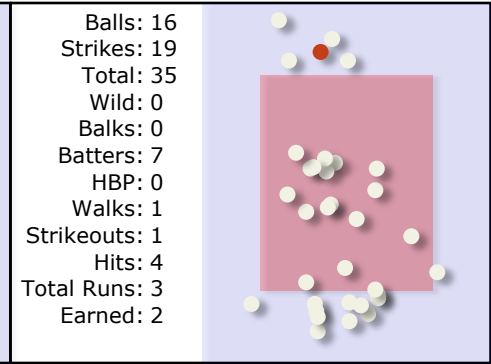

Team:		Runs:		Hits:		Details:		Notes:				
Sheldon JV		12		15		Location: Weather: Condition:						
#	Player	Pos	Inn	1	2	3	4	5	6	7	8	9
1	Jorge Montoya	4	1									
24	Garcia	5	1									
13	Koby Butler	-	4									
"	"	5	6									
7	Esteavan Guzman	-	7									
5	Zack Jiles	DH	1									
8	Ryan Lemp	7	1									
9	Zach Jedlowski	8	1									
4	Chance Lachapelle	1	1									
2	Gabe Kincaid-Marquez	1	4									
20	Shane Kaminsky	1	5									
3	Dixon	3	1									
23	Gabe Horn	2	1									
10	Dylan Larkey	9	1									
R/H				0/0	0/1	5/5	3/3	3/4	0/0	1/2	0/0	0/0
K/BB				1/2	2/1	1/1	1/0	1/1	2/0	1/0	0/0	0/0

Chance Lachapelle - 3.00 innings

Gabe Kincaid-Marquez - 1.00 innings

Shane Kaminsky - 3.00 innings

Trevor Beards - 2.33 innings

Nick Iwasa - 1.67 innings

John Louis Chiappe - 1.00 innings

Andrew Child - 2.00 innings