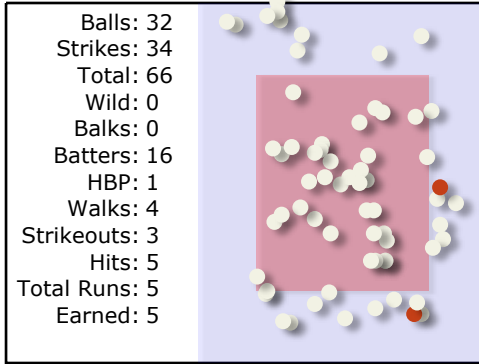

Team:		Runs:		Hits:		Details:		Notes:				
Sheldon JV		12		15		Location: Weather: Condition:						
#	Player	Pos	Inn	1	2	3	4	5	6	7	8	9
1	Jorge Montoya	4	1									
24	Garcia	5	1									
13	Koby Butler	-	4									
"	"	5	6									
7	Esteavan Guzman	-	7									
5	Zack Jiles	DH	1									
8	Ryan Lemp	7	1									
9	Zach Jedlowski	8	1									
4	Chance Lachapelle	1	1									
2	Gabe Kincaid-Marquez	1	4									
20	Shane Kaminsky	1	5									
3	Dixon	3	1									
23	Gabe Horn	2	1									
10	Dylan Larkey	9	1									
R/H				0/0	0/1	5/5	3/3	3/4	0/0	1/2	0/0	0/0
K/BB				1/2	2/1	1/1	1/0	1/1	2/0	1/0	0/0	0/0

Chance Lachapelle - 3.00 innings

Gabe Kincaid-Marquez - 1.00 innings

Shane Kaminsky - 3.00 innings

Trevor Beards - 2.33 innings

Nick Iwasa - 1.67 innings

John Louis Chiappe - 1.00 innings

Andrew Child - 2.00 innings