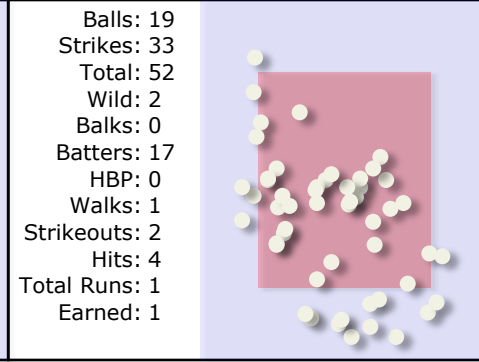

Team:		Runs:		Hits:		Details:		Notes:					
Archbishop Mitty		8		7		Location: Weather: Condition:							
#	Player	Pos	Inn	1	2	3	4	4	5	6	7	8	9
19	A	-	1	5-3 ① G 1 4 2 3		K ① 1 2	AB3 AB2 HBP TO2 6-2 1 2 3		F9 ① F		1-3 ③ G 1 2		
16	B	-	1	CS3 ② BB 4 5 1 2 3		WP3 2B F 1 2	FC6-4 ① E5 G 2 4 1 3 5		BB 4 1 2 3				
23	C	-	1	K ③ 1 3 2 5		P6 ② P 1 3 2 7 8	AB4 SB4 FC AB4 G 2 4 1 3		P3 ③ P 1 2 3 4 5				
29	D	-	1		F8 ① F 1	K ③ 3 4 1 2	AB5 2B AB5 F 2 1		F8 ① F 3 5 1 2 4				
44	E	-	1		U3 ② G		AB7 2B WP6 F 1 2 1 2		F4 ② F 4 5 1 2 3				
28	F	-	1		AB8 AB7 BB 2 1 3 4		WP8 PB7 HBP AB9 1 2 3 x	OT6 1B L 1 2	6-3 ③ G 1 2				
17	G	-	1		AB8 E5 G 1		AB9 WP8 BB AB1 1 2 3	P6 ③ P 1 2			F9 ① F 3 1 2 4		
27	J	1	1		BB 4 1 2 3		AB1 AB9 BB 4 AB2 1 2 3		CS2 AB9 1B G 2 1 3		BB 4 1 2 3		
38	H	-	1			K ③ 1 2	AB2 AB1 BB AB3 1 2 3		AB2 BT G		K ② 2 4 1 3 5		
25	I	-	7		xx 3 1 2								
		-	1				1						
R/H				0/0	0/0	0/1	8/4		0/2	0/0	0/0	0/0	0/0
K/BB				1/1	1/2	2/0	0/3		0/1	0/0	1/1	0/0	0/0

Team:				Runs:	Hits:	Details:				Notes:			
Jesuit Marauders				5	7	Location: Weather: Condition:							
#	Player	Pos	Inn	1	2	3	4	5	6	7	8	9	
3	Nile Redmond	8	1	P3 ① 		SAC 1-3 ① 	3B 		AB2 				
12	Jordan Vujovich	3	1	SB3 		6-3 ② 	X ② 		E4 				
4	Nick Iwasa	6	1	P3 ② 		AB4 OT3 	F7 ③ 		F8 ② 				
24	Jared Alameida	5	1	X ③ 		OT4 	3B 		F7 ③ 				
32	Christian Flores	DH	1			X ① 			FO6 		P6 ① 		
21	Jack Heringer	7	5			BB 			1B 				
14	Bailey Abercrombie	7	1			F7 ③ 			DP4-6-5 ② 		4-3 ② 		
"	"	1	5										
7	Alexander Isola	2	1				X ① 		WP8 				
23	Byrce Colombara	9	1			F8 ③ 			U3 ③ 		X ③ 		
30	Kyle Roessler	9	5				WP1 AB9 						
2	Nicholas Sogard	4	1										
17	Sam Starosciak	4	6			AB2 AB1 	AB1 WP1 		4-3 ① 				
				R/H	0/0	0/1	2/1	2/2	1/3	0/0	0/0	0/0	
				K/BB	1/1	2/0	0/2	2/0	0/0	0/0	1/1	0/0	

Jack Wolger - 3.00 innings

Ryan Kane - 0.00 innings

Cole Jacobi - 1.00 innings

Bailey Abercrombie - 3.00 innings

J - 3.33 innings

F - 3.67 innings

Pitches with Game Notes