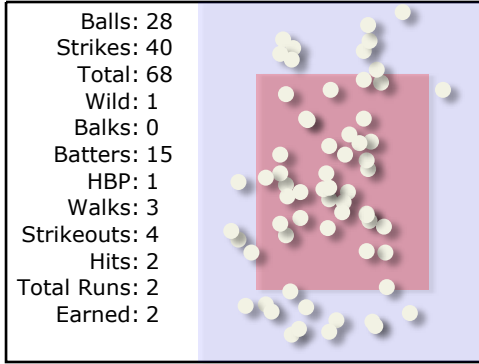

Jack Wolger - 3.00 innings